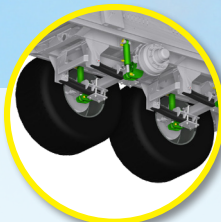

- 2 models available:
- Vertical beaters - 423 rpm
 - Horizontal beaters - 320 rpm

Available with
single axle or
Hydro-Tandem
double axle

Narrow body
to fit large
wheels

Hydraulic drawbar
suspension as
standard

TORNADO - NEW!

Universal muck spreader with narrow body!