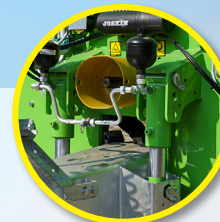

- 2 models available:
- Vertical beaters - 423 rpm
 - Horizontal beaters - 320 rpm

Available with
single axle or
Hydro-Tandem
double axle

Narrow body
to fit large
wheels

Hydraulic drawbar
suspension as
standard

TORNADO - NEW!

Universal muck spreader with narrow body!